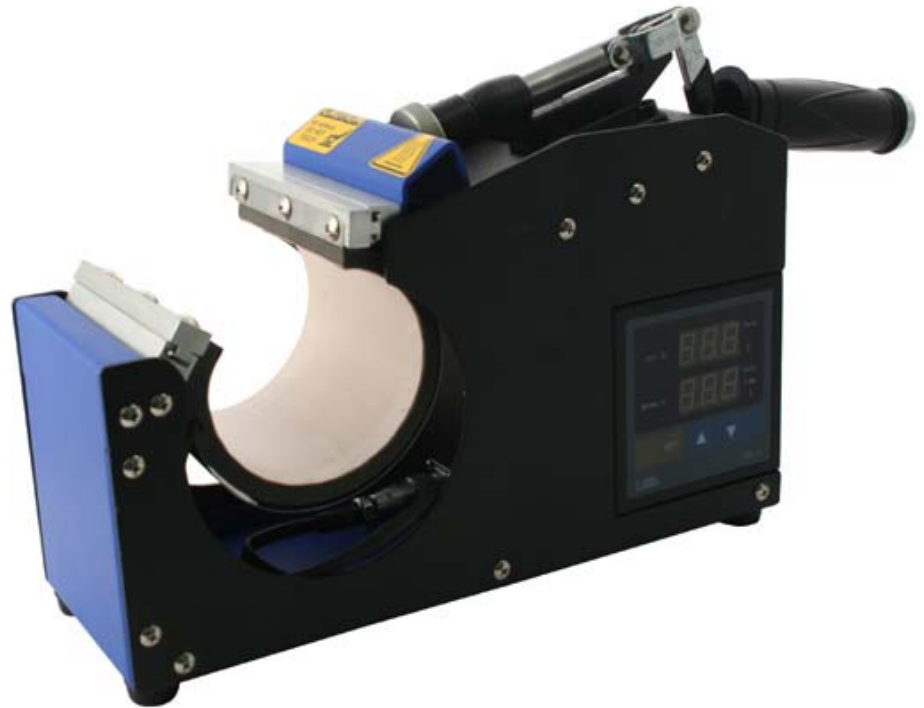

With this compact **Mug Press** you easily sublimate images on various sizes of Mugs. Three extra available accessories enable you to handle different shaped mugs from small cups up and to large Beer Mug.

Features

- Desktop model, footprint is less than 0.1 m²
- For high volume usage
- Standard fitted with an 11oz heat mat
- Extra heat mats available for 6oz-8oz cups and mugs, and beer mugs
- Easy to operate and fast warm up
- Solid construction
- Excellent solution for on-site production of Photo Mugs
- CE approved
- Power: 220-240V, 285Watts
- 110V version also available

Product code

HPM.MUG.285.001

Mug Transfer Heat Press

Also available from Technotape

- Sublimation Inks
- Sublimation Paper
- Wide range of Photo Fun Mugs

Technotape International · P.O. Box 458 · 3740 AL Baarn · The Netherlands
tel.: +31 (0)35 541 80 94 · fax: +31 (0)35 541 18 17
e-mail: office@technotape.com · www.technotape.com