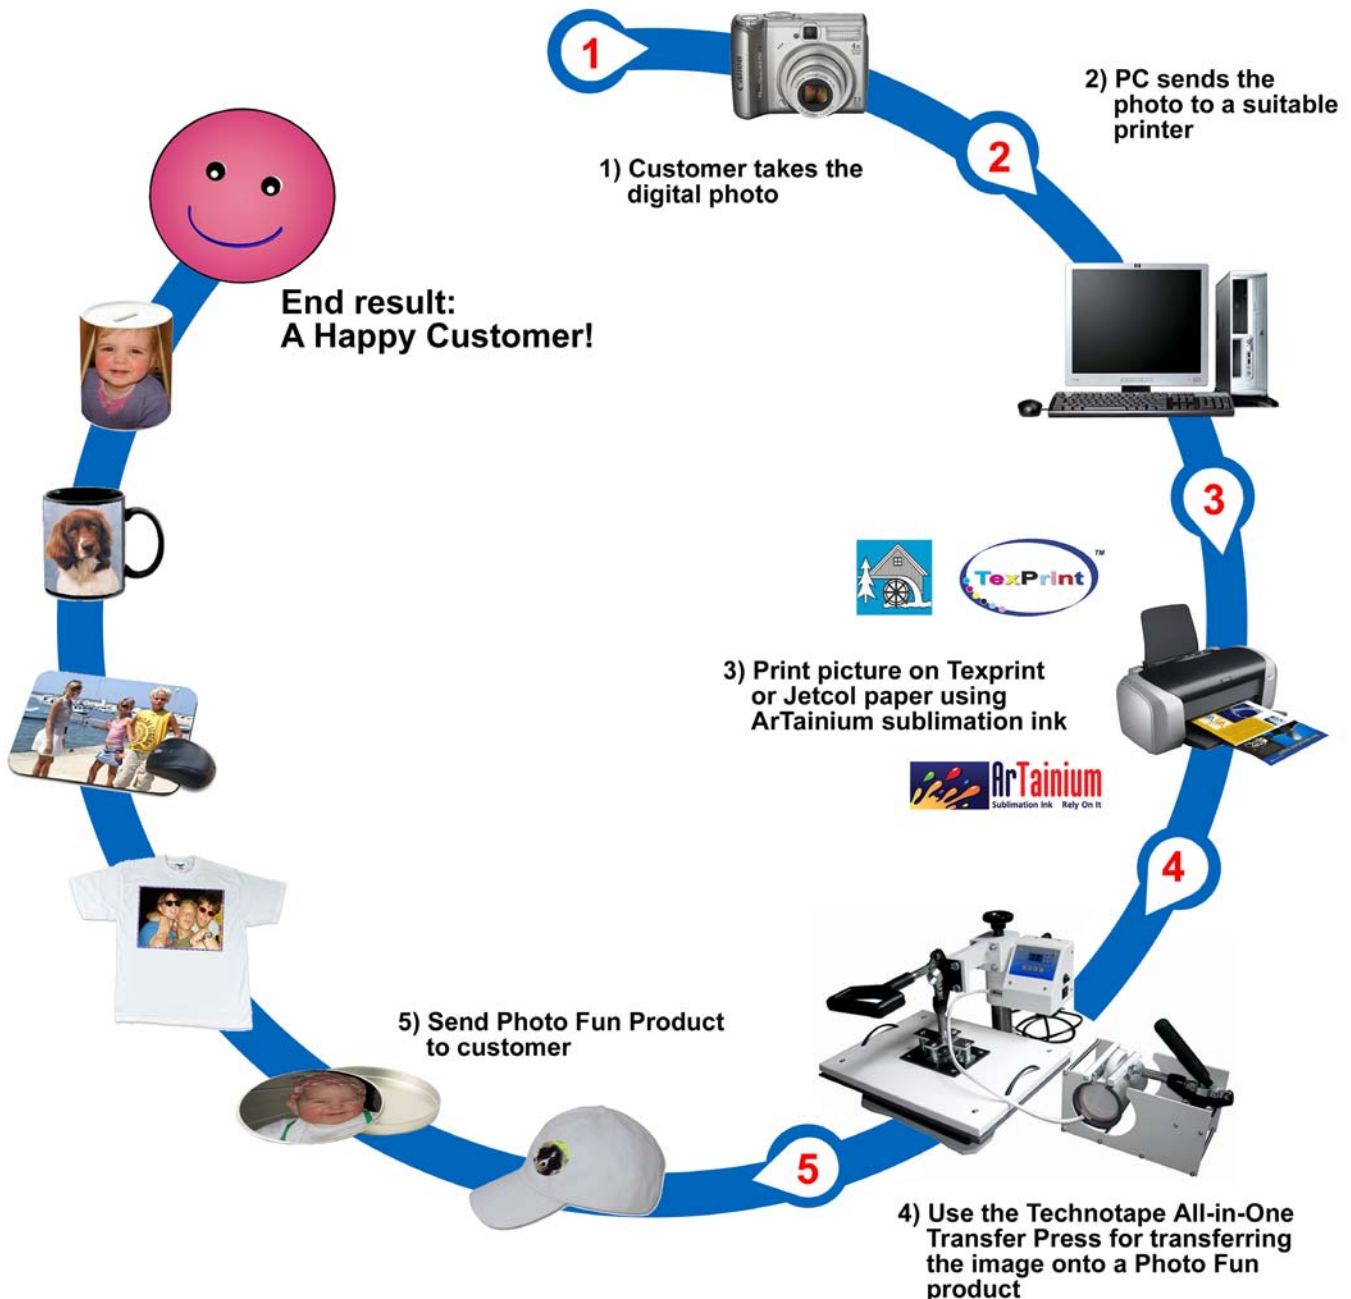

Get started with Photo Fun products

Technotape launches a **complete on-site solution for Photo Fun products!**

The product range includes two types of **Sublimation Transfer Papers** and top quality **ArTainium Transfer Inks** for Epson printers. Very proud we are of our compact and ingeniously designed **Heat Press** that will sublimate all common sublimation products. This versatile but economical Heat Press comes with attachments for various types of substrates. Naturally Technotape also carries a **wide range of high quality sublimation products**, all attractively priced and available in various quantities to suit the size of your business.

Are you thinking about going into Photo Fun but are worried about high investments? Think again, the Technotape solution will get **you started for as little as € 2.500,00** and occupy no more than **3 sq. meters** of your floor space.